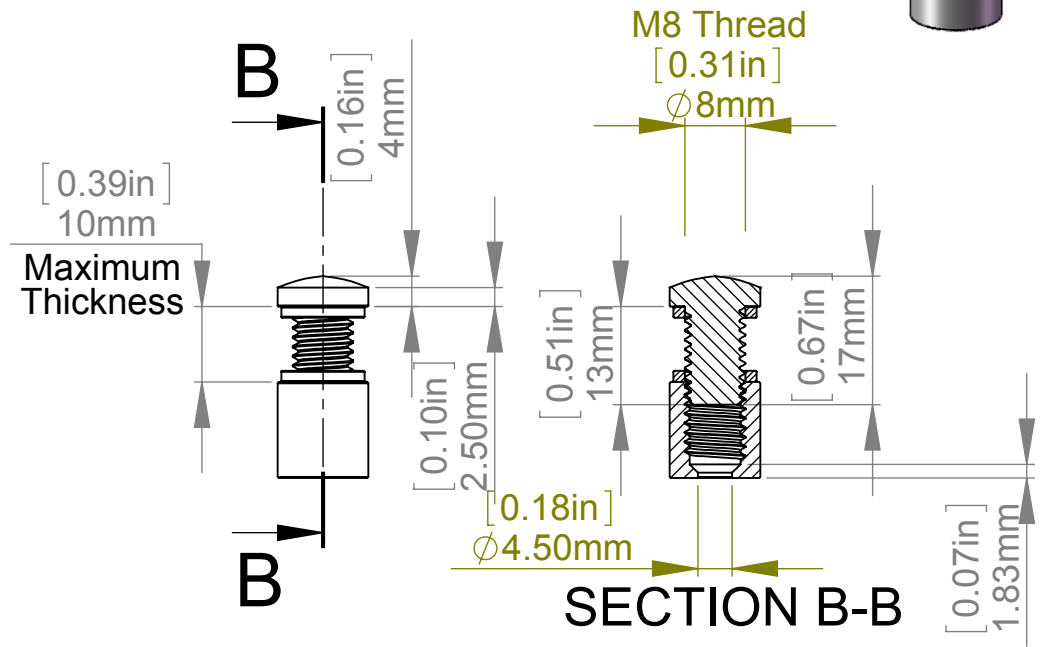

SECTION A-A

Silicone Washer

SECTION B-B

Item	Qty.	Description
1	1	AL12-12 Body (12x12)
2	1	AL12 Head
3	2	AL12 Washer

AL12-12			