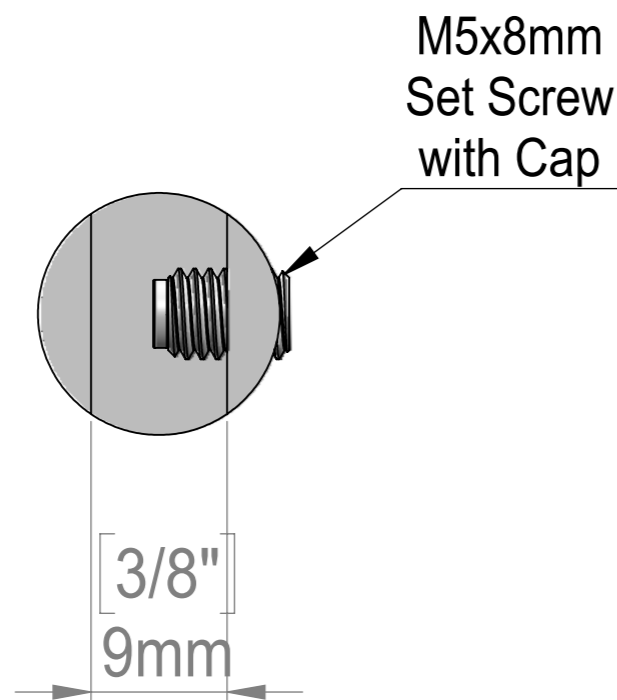

Maximum Material Thickness Up to 5/16"

Title : PS0380			Scale : 3.5:1	Mbs R&D
 Htm-Mbs 5046 W Linebaugh Tampa, FL 33624 T:1-813-938-6025			Sizes : Letter Landscape	Customer:
Material: Cast Acrylic		Finish: Clear Polished Edges	Qty: Set of 2	Rep :
N°programme laser		N°prog. Mécanum.	N° Plan : PS0380	