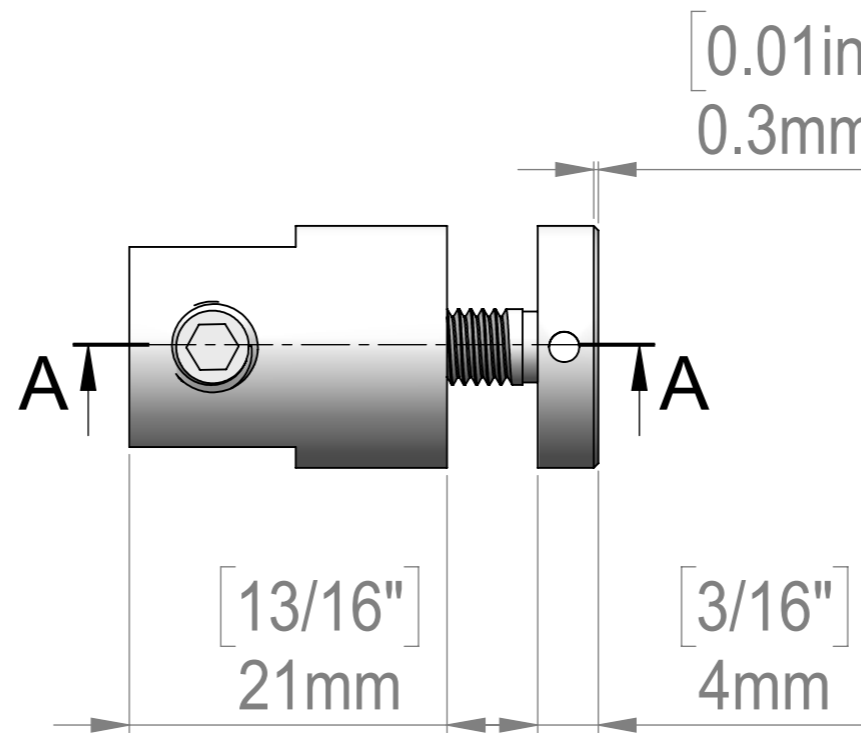

Maximum Material Thickness Up to 5/16"

Title : PS0380			Scale : 3.5:1	Mbs R&D
 Htm-Mbs 5046 W Linebaugh Tampa, FL 33624 T:1-813-938-6025			Sizes : Letter Landscape	Customer:
Material: Cast Acrylic		Finish: Clear Polished Edges	Qty: Set of 2	Rep :
N°programme laser		N°prog. Mécanum.	N° Plan : PS0380	