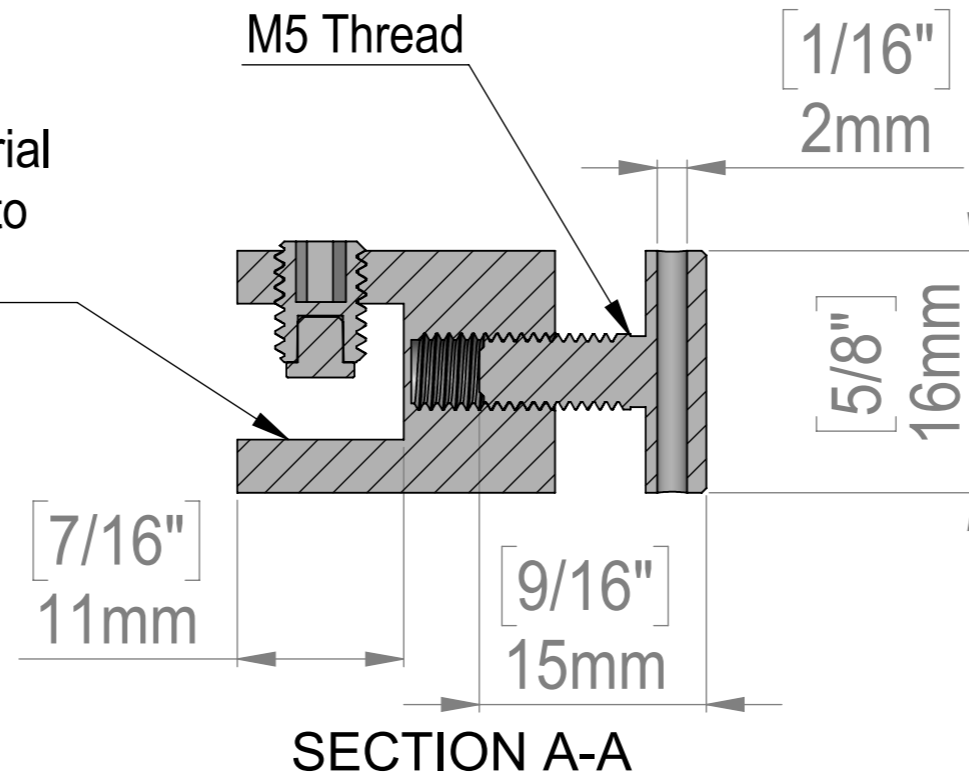

Maximum Material Thickness Up to 5/16"

Title : PS0380			Scale : 3.5:1	Mbs R&D
 Htm-Mbs 5046 W Linebaugh Tampa, FL 33624 T:1-813-938-6025			Sizes : Letter Landscape	Customer:
Material: Cast Acrylic		Finish: Clear Polished Edges	Qty: Set of 2	Rep :
N°programme laser		N°prog. Mécanum.	N° Plan : PS0380	