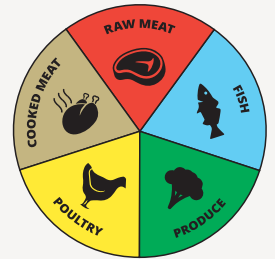

Features and Benefits

ADVANCED ANTIMICROBIAL TECHNOLOGY AVAILABLE
Proprietary antimicrobial additive is EPA registered*

EASY TO CLEAN
Non-porous surface does not absorb food odors and is easy to clean and sanitize

NSF LISTED
Meets requirements of commercial food processing operations for direct and indirect food contact

DISHWASHER SAFE
Can be washed in a commercial or residential dishwasher

BPA FREE
The raw material does not contain BPA's or Phthalates

ENVIRONMENTALLY FRIENDLY
Recyclable HDPE, smart and sustainable

MADE IN USA
America's most innovative polymer sheet manufacturer

QUALITY
The King brand is synonymous with quality

*The antimicrobial is for protecting the cutting board against stain and odor-causing microorganisms. This product does not protect users or others from food-borne bacteria. Always clean this product thoroughly after use. 99.99% effective inhibition rate has been achieved using standardized test methods of microorganism growth versus untreated controls in lab testing.

King Plastic Corporation

Our Innovation. Your Imagination.®

1100 N. Toledo Blade Blvd. | North Port, FL 34288 USA
P: 941.493.5502 | F: 941.497.3274 | www.kingplastic.com

MADE IN USA

KPC 11/19-R7