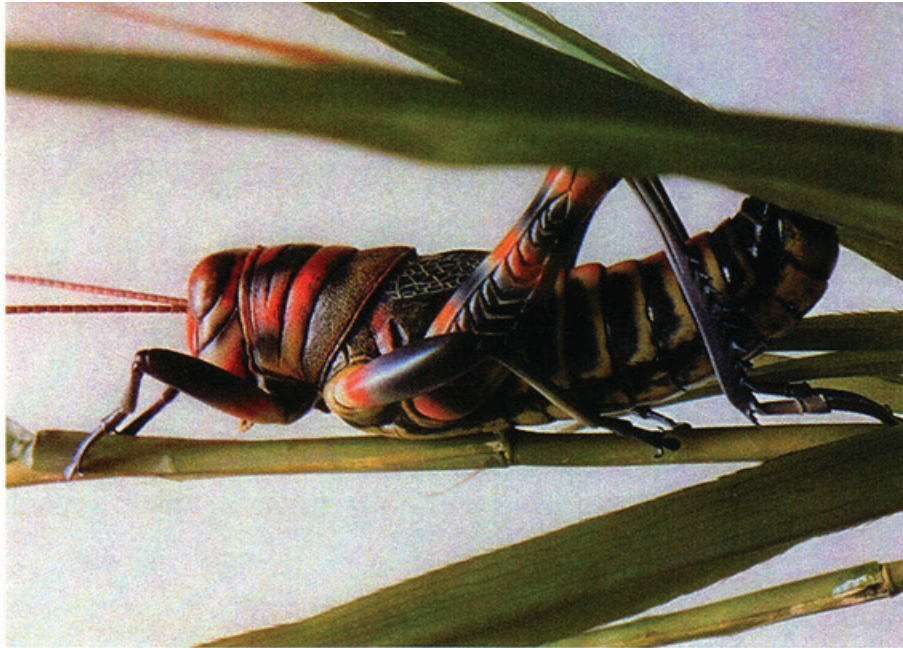

Magic Sculpt®

Painted Grasshopper (Dacty Lotom BiColor), Actual Size (7-3/4" x 1-3/4"). Original Sculpture in Magic Sculpt by Greg Brenden, Tucson, Arizona.

For Crafts and Hobbies, Magic Sculpt is both a medium and an ingredient for any project requiring sculpting.

West Coast Supply Company
Rancho Cordova, California

Your imagination is the only limit when it comes to devising uses for Magic Sculpt. We have letters from all around the country telling us the ways Magic Sculpt is being used – including ways we never expected to hear about! Some people use it so frequently they purchase it in 20 pound kits, other buy a one pound kit and have a lifetime supply for their needs.

Magic Sculpt!
Magic Sculpt!
Magic Sculpt!
Magic Sculpt!
Magic Sculpt!
Magic Sculpt!
Magic Sculpt!
Magic Sculpt!

PHOTOS BY KENT WOOD

Sow Bug (Oniscus Asellus), Actual Size (4-1/4" x 2"). Original sculpture in Magic Sculpt by Greg Brenden, Tucson, Arizona.